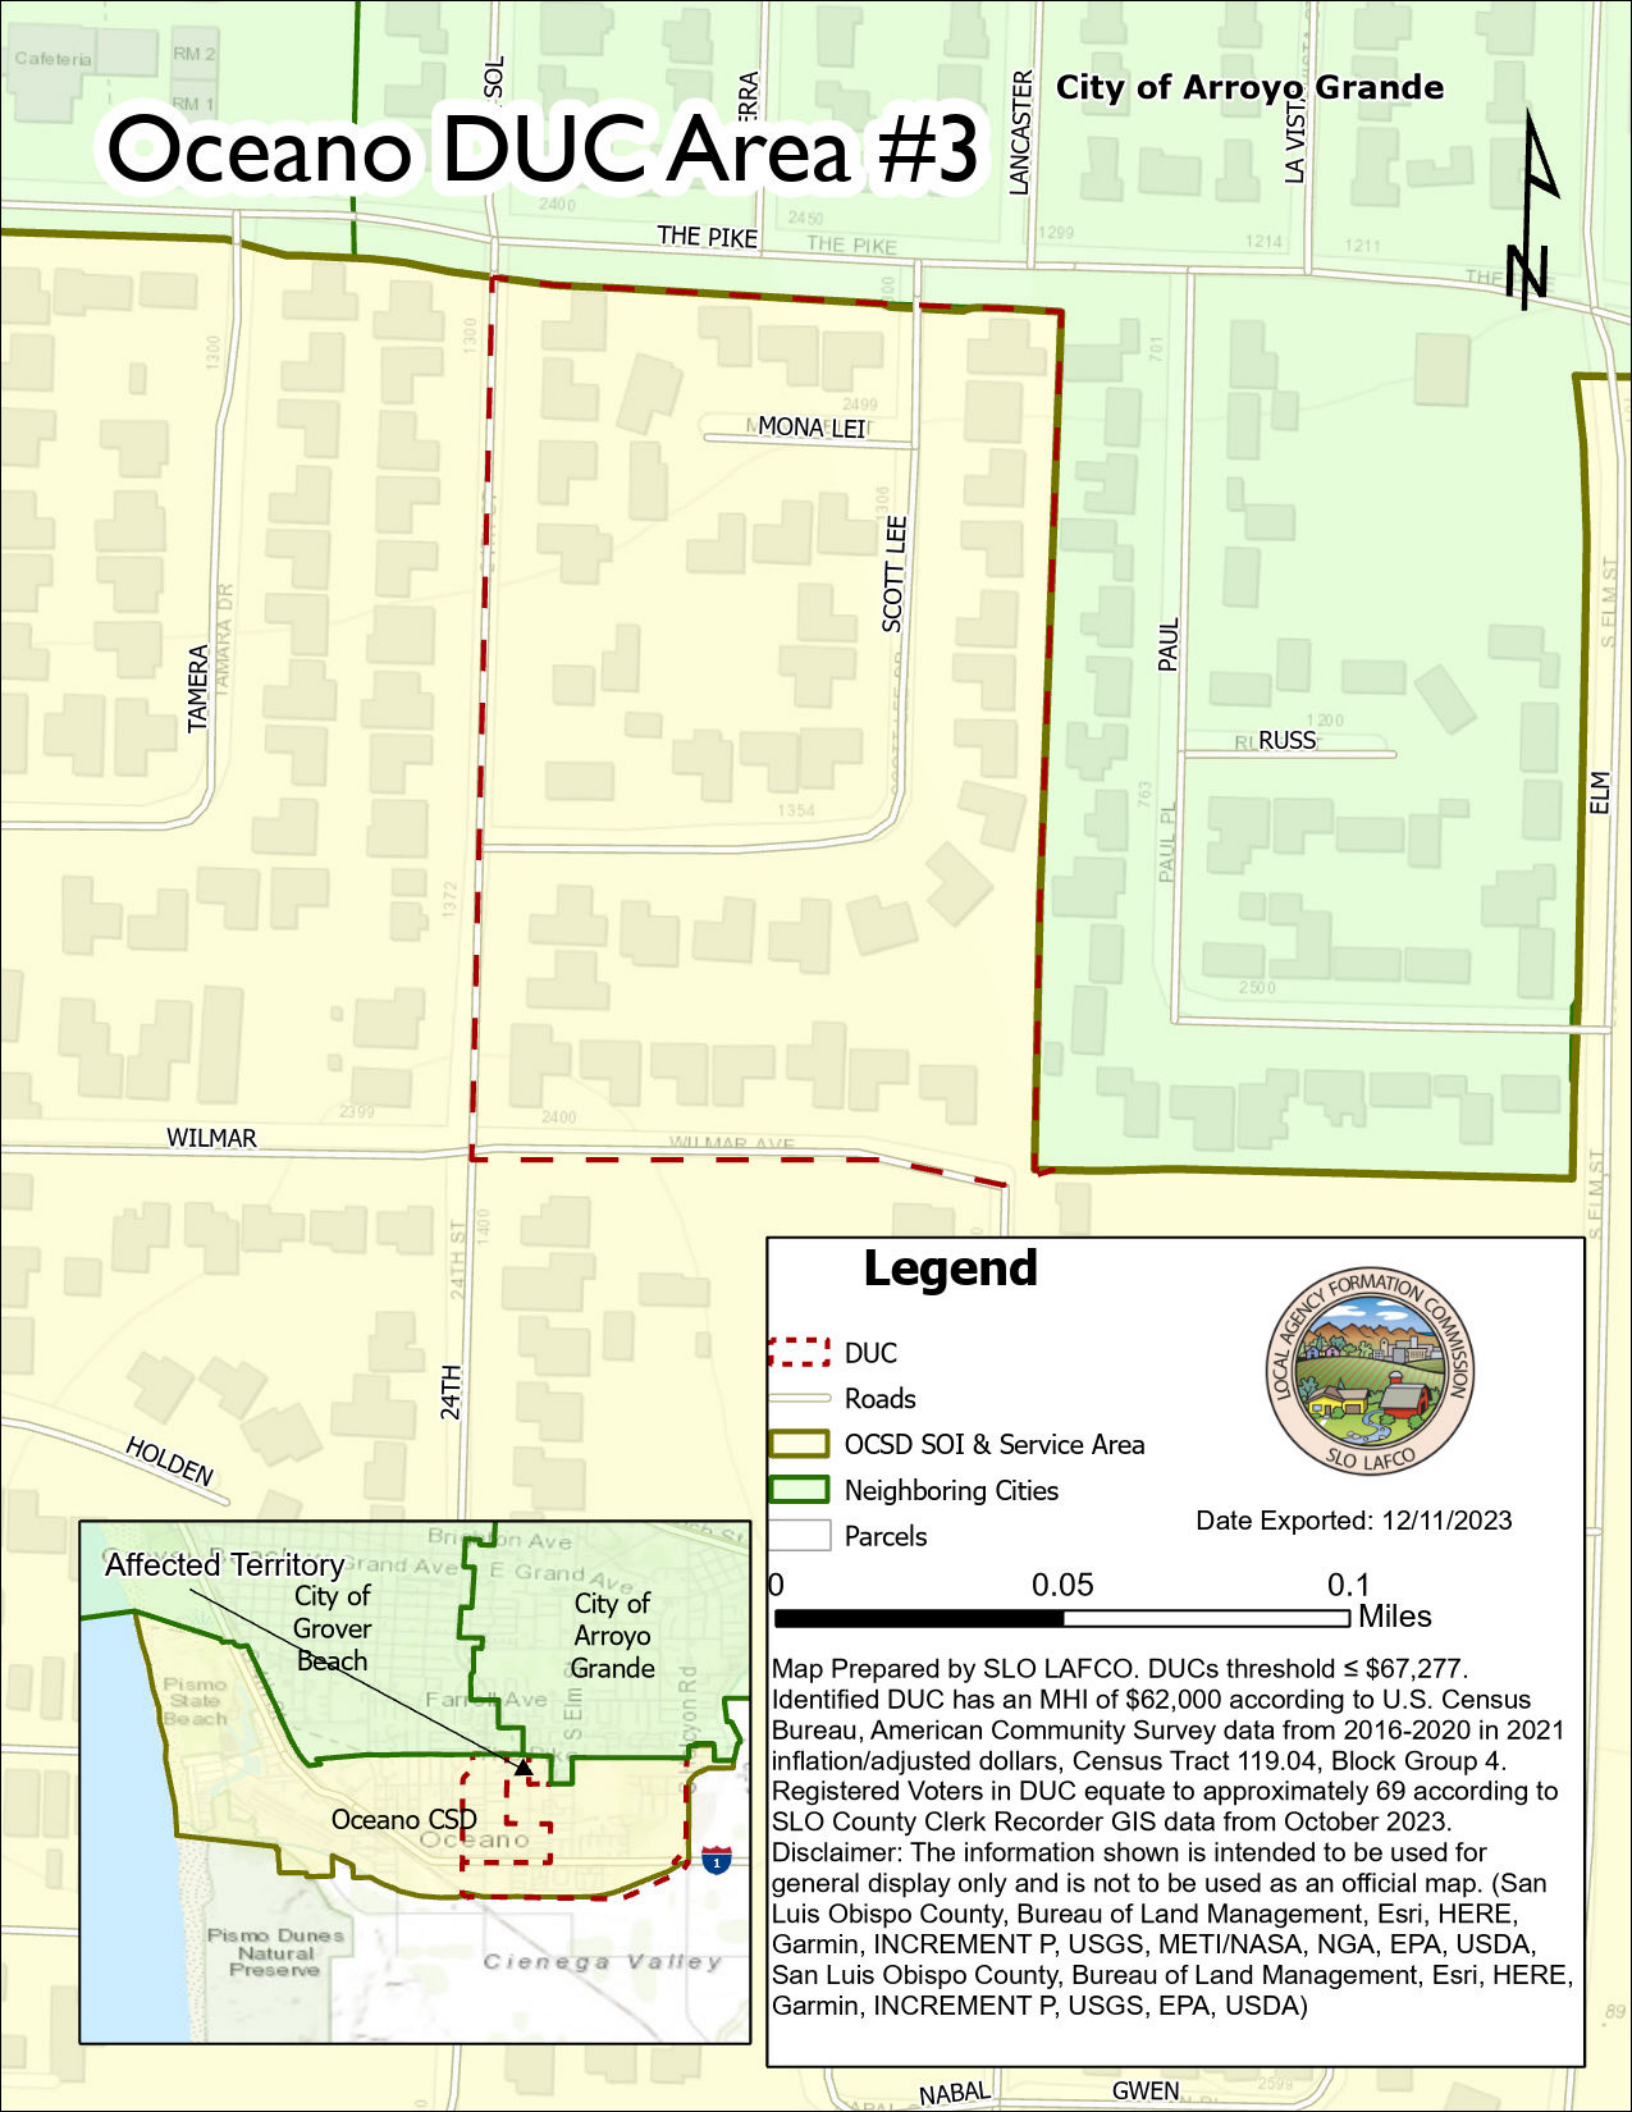

Oceano DUC Area #3

City of Arroyo Grande

Legend

-  DUC
-  Roads
-  OCSD SOI & Service Area
-  Neighboring Cities
-  Parcels

Date Exported: 12/11/2023

Map Prepared by SLO LAFCO. DUCs threshold \leq \$67,277. Identified DUC has an MHI of \$62,000 according to U.S. Census Bureau, American Community Survey data from 2016-2020 in 2021 inflation/adjusted dollars, Census Tract 119.04, Block Group 4. Registered Voters in DUC equate to approximately 69 according to SLO County Clerk Recorder GIS data from October 2023. Disclaimer: The information shown is intended to be used for general display only and is not to be used as an official map. (San Luis Obispo County, Bureau of Land Management, Esri, HERE, Garmin, INCREMENT P, USGS, METI/NASA, NGA, EPA, USDA, San Luis Obispo County, Bureau of Land Management, Esri, HERE, Garmin, INCREMENT P, USGS, EPA, USDA)