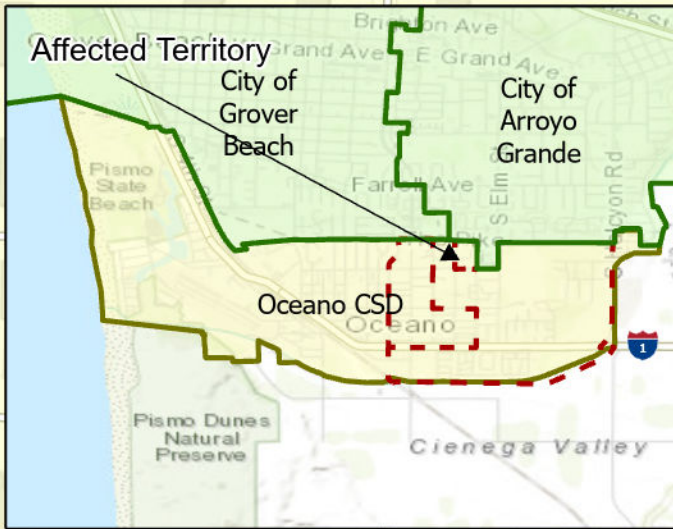

Oceano DUC Area #3

City of Arroyo Grande

Legend

-  DUC
-  Roads
-  OCSD SOI & Service Area
-  Neighboring Cities
-  Parcels

Date Exported: 12/11/2023

Map Prepared by SLO LAFCO. DUCs threshold \leq \$67,277. Identified DUC has an MHI of \$62,000 according to U.S. Census Bureau, American Community Survey data from 2016-2020 in 2021 inflation/adjusted dollars, Census Tract 119.04, Block Group 4. Registered Voters in DUC equate to approximately 69 according to SLO County Clerk Recorder GIS data from October 2023. Disclaimer: The information shown is intended to be used for general display only and is not to be used as an official map. (San Luis Obispo County, Bureau of Land Management, Esri, HERE, Garmin, INCREMENT P, USGS, METI/NASA, NGA, EPA, USDA, San Luis Obispo County, Bureau of Land Management, Esri, HERE, Garmin, INCREMENT P, USGS, EPA, USDA)