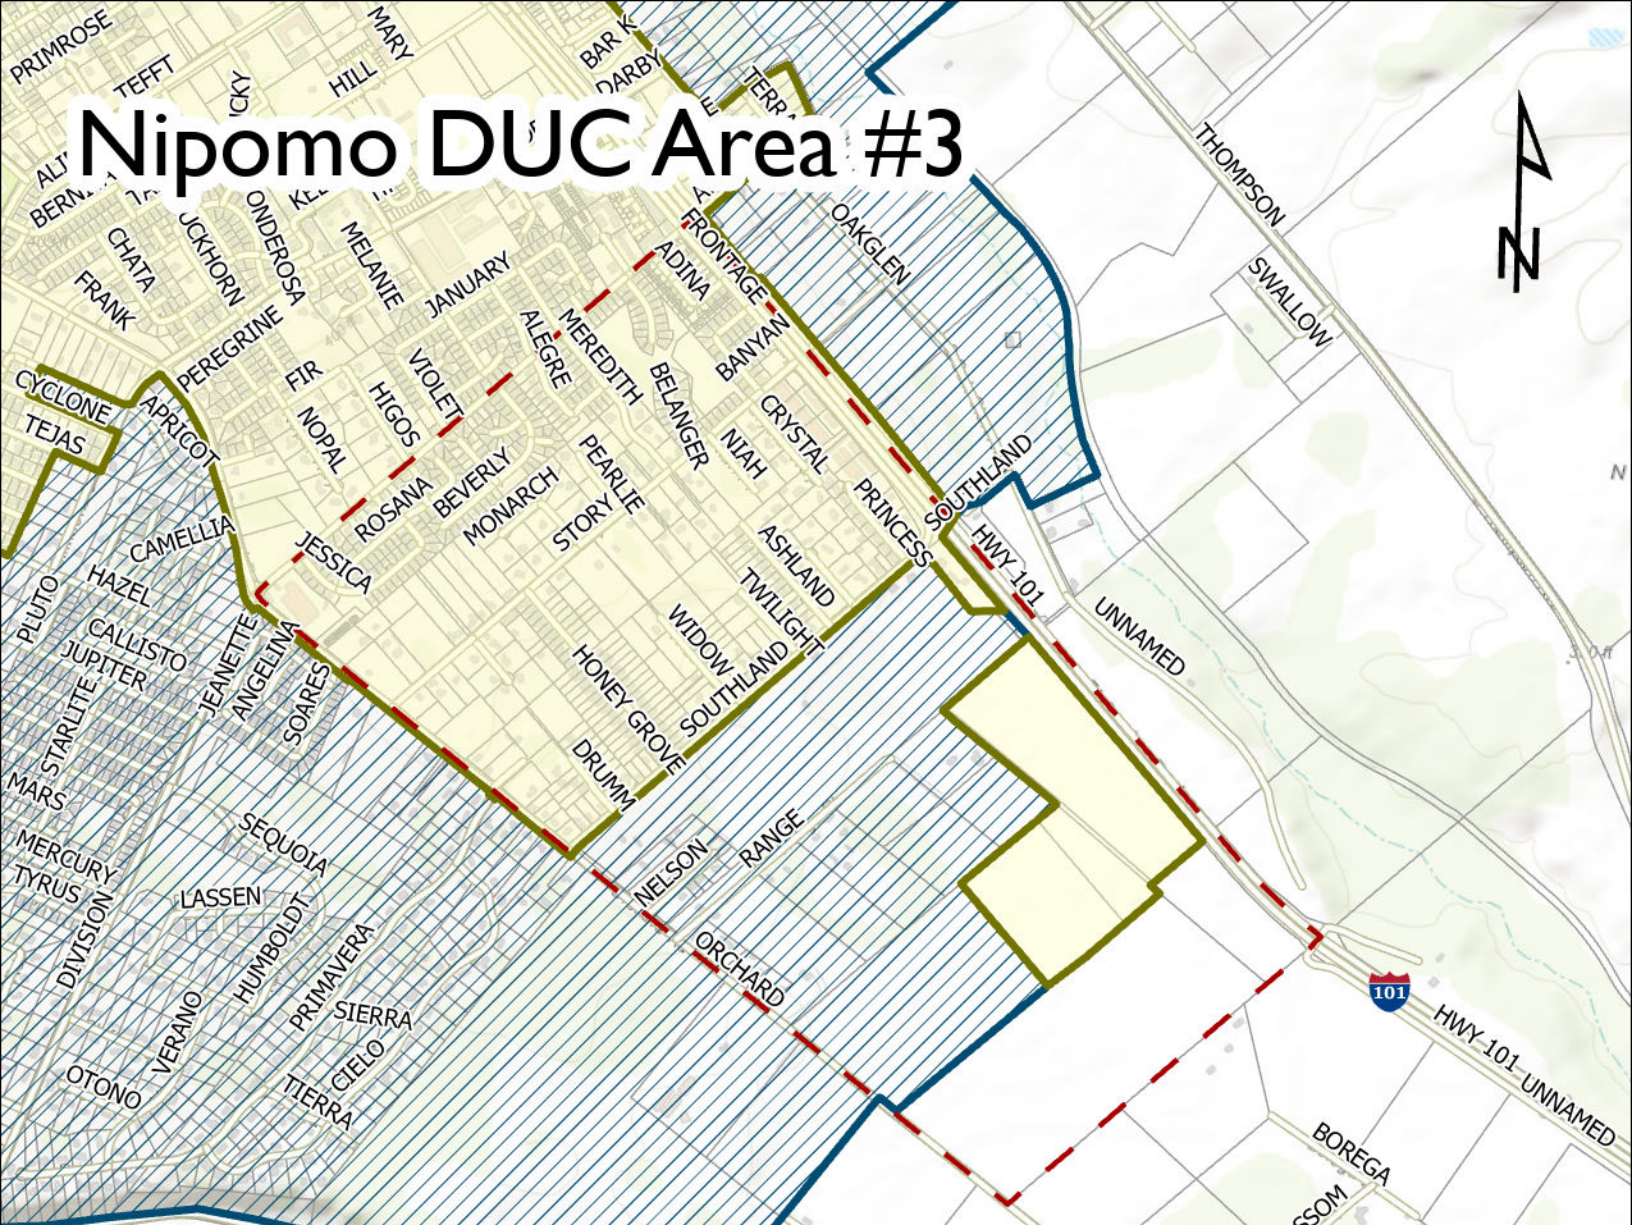

# Nipomo DUC Area #3

## Legend

-  DUC
-  Roads
-  NCSO SOI
-  NCSO Service Area
-  Parcels

Date Exported: 12/11/2023

Map Prepared by SLO LAFCO. DUCs threshold  $\leq$  \$67,277. Identified DUC has an MHI of \$64,537 according to U.S. Census Bureau, American Community Survey data from 2016-2020 in 2021 inflation/adjusted dollars, Census Tract 124.05, Block Group 1. Registered Voters in DUC equate to approximately 1277 according to SLO County Clerk Recorder GIS data from October 2023. Disclaimer: The information shown is intended to be used for general display only and is not to be used as an official map. (San Luis Obispo County, Bureau of Land Management, Esri, HERE, Garmin, INCREMENT P, USGS, METI/NASA, EPA, USDA, San Luis Obispo County, Bureau of Land Management, Esri, HERE, Garmin, USGS, NGA, EPA, USDA, NPS)