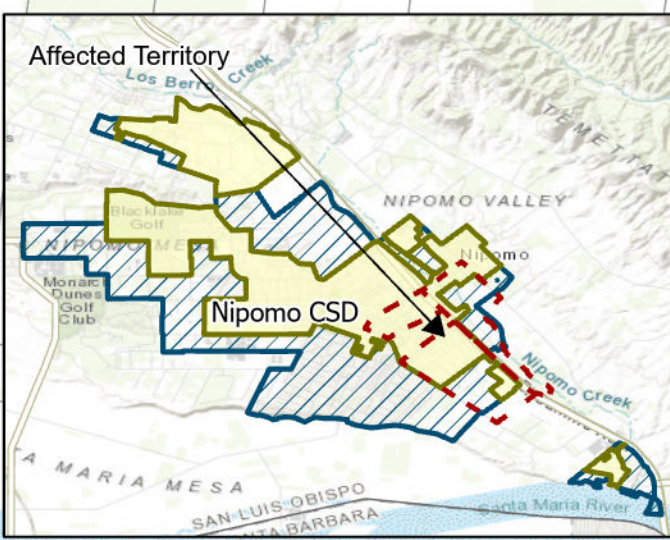

# Nipomo DUC Area #3

## Legend

-  DUC
-  Roads
-  NCSO SOI
-  NCSO Service Area
-  Parcels

Date Exported: 12/11/2023

Map Prepared by SLO LAFCO. DUCs threshold  $\leq$  \$67,277. Identified DUC has an MHI of \$64,537 according to U.S. Census Bureau, American Community Survey data from 2016-2020 in 2021 inflation/adjusted dollars, Census Tract 124.05, Block Group 1. Registered Voters in DUC equate to approximately 1277 according to SLO County Clerk Recorder GIS data from October 2023. Disclaimer: The information shown is intended to be used for general display only and is not to be used as an official map. (San Luis Obispo County, Bureau of Land Management, Esri, HERE, Garmin, INCREMENT P, USGS, METI/NASA, EPA, USDA, San Luis Obispo County, Bureau of Land Management, Esri, HERE, Garmin, USGS, NGA, EPA, USDA, NPS)