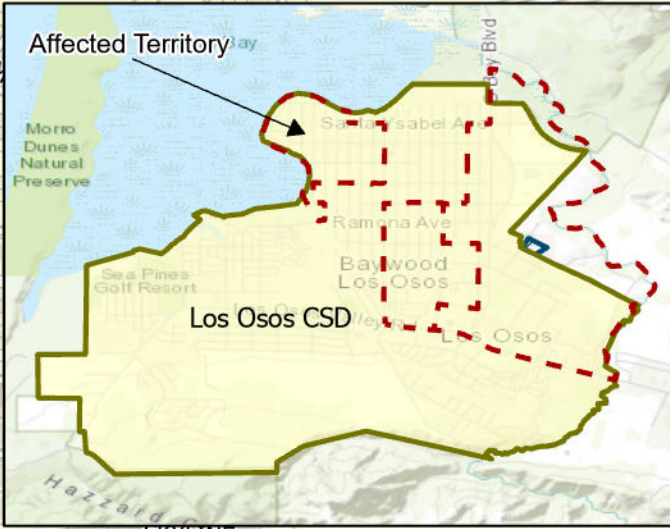

Los Osos DUC Area #1

Legend

- DUC
- Roads
- LOCS D SOI
- LOCS D Service Area
- Parcels

Date Exported: 12/12/2023

Map Prepared by SLO LAFCO. DUCs threshold \leq \$67,277. Identified DUC Area has an MHI of \$64,479 according to U.S. Census Bureau, American Community Survey data from 2016-2020 in 2021 inflation/adjusted dollars, Census Tract 107.01, Block Group 1. Registered Voters in DUC Area equate to approximately 1,006, according to SLO County Clerk Recorder GIS data from October 2023. Disclaimer: The information shown is intended to be used for general display only and is not to be used as an official map. (San Luis Obispo County, Bureau of Land Management, Esri, HERE, Garmin, INCREMENT P, Intermap, USGS, METI/NASA, EPA, USDA, San Luis Obispo County, Bureau of Land Management, Esri, HERE, Garmin, USGS, NGA, EPA, USDA, NPS)