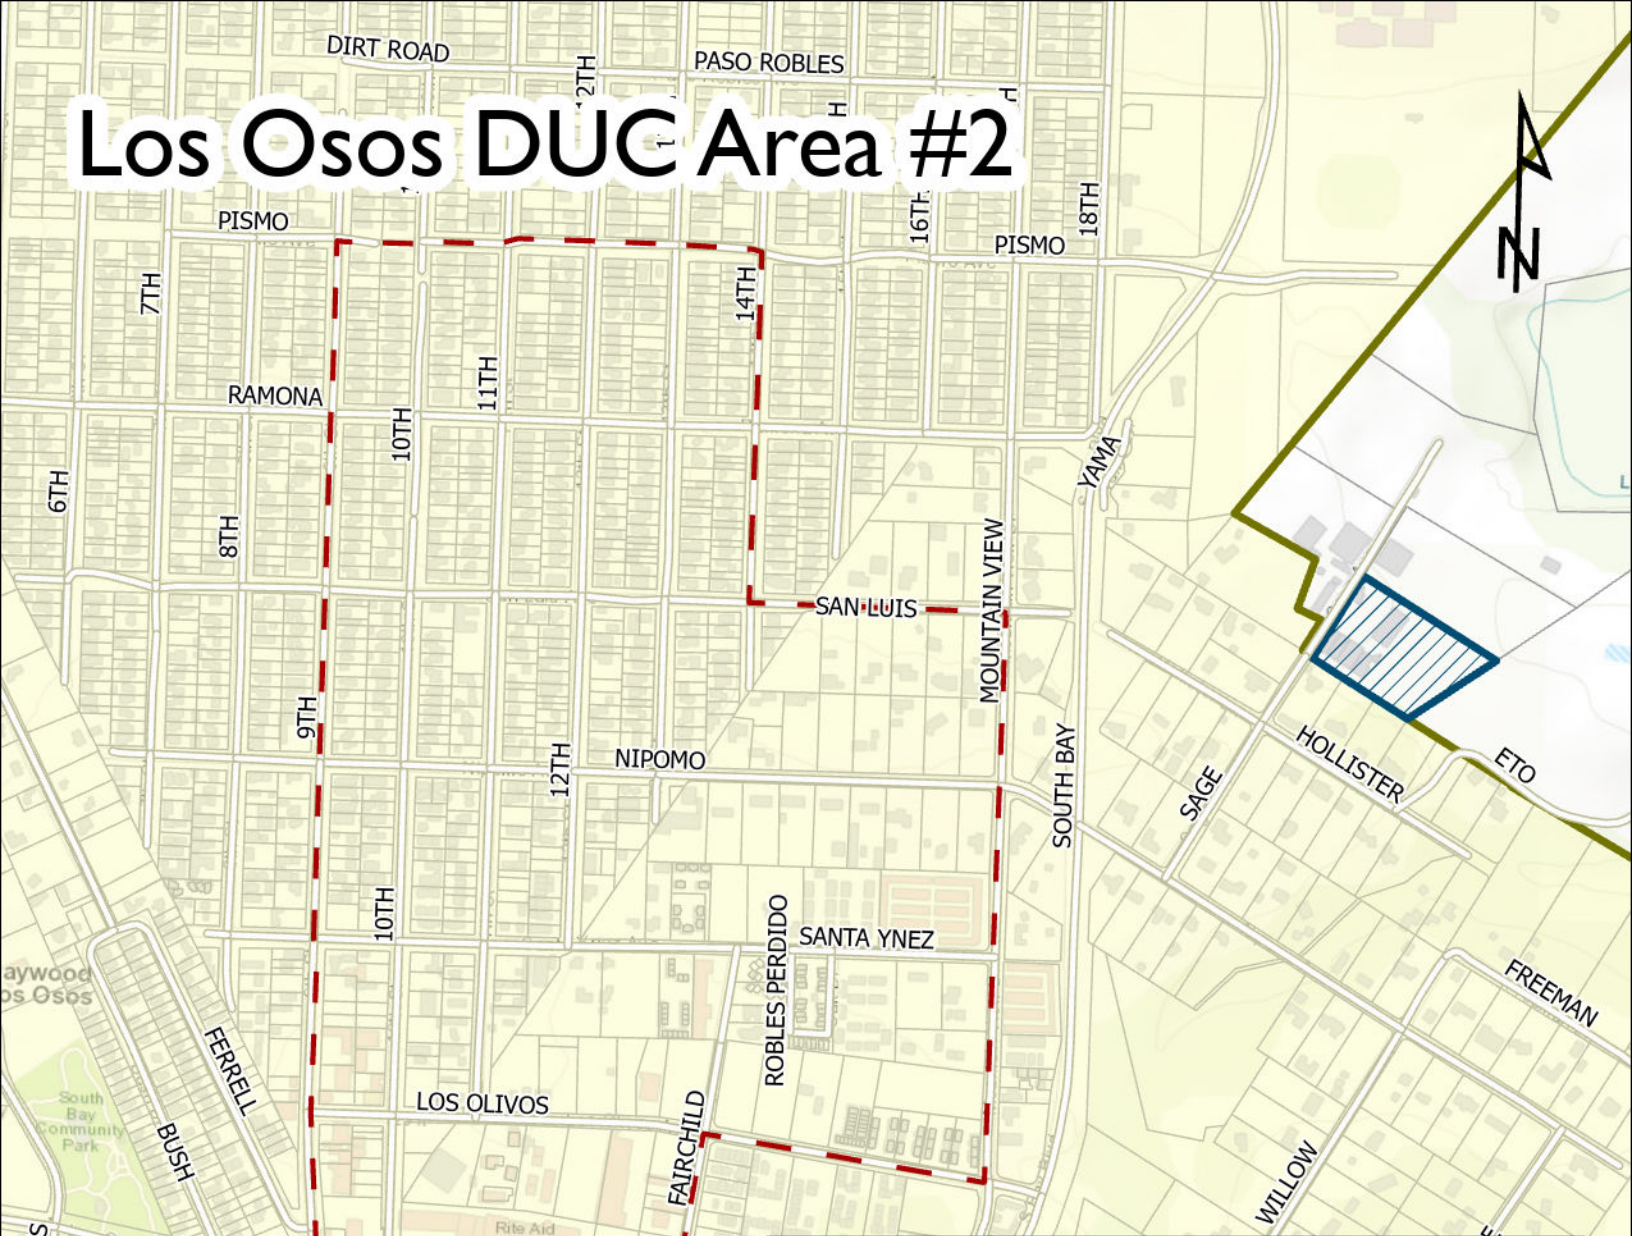

Los Osos DUC Area #2

Legend

- DUC
- Roads
- LOCSO SOI
- LOCSO Service Area
- Parcels

Date Exported: 12/12/2023

0 0.15 0.3 Miles

Map Prepared by SLO LAFCO. DUCs threshold \leq \$67,277. Identified DUC Area #2 has an MHI of \$63,281 according to U.S. Census Bureau, American Community Survey data from 2016-2020 in 2021 inflation/adjusted dollars, Census Tract 107.03, Block Group 1. Registered Voters in DUC Area #2 equate to approximately 1,157, according to SLO County Clerk Recorder GIS data from October 2023. Disclaimer: The information shown is intended to be used for general display only and is not to be used as an official map. (San Luis Obispo County, Bureau of Land Management, Esri, HERE, Garmin, INCREMENT P, USGS, METI/NASA, NGA, EPA, USDA, San Luis Obispo County, Bureau of Land Management, Esri, HERE, Garmin, INCREMENT P, Intermap, USGS, METI/NASA, EPA, USDA)