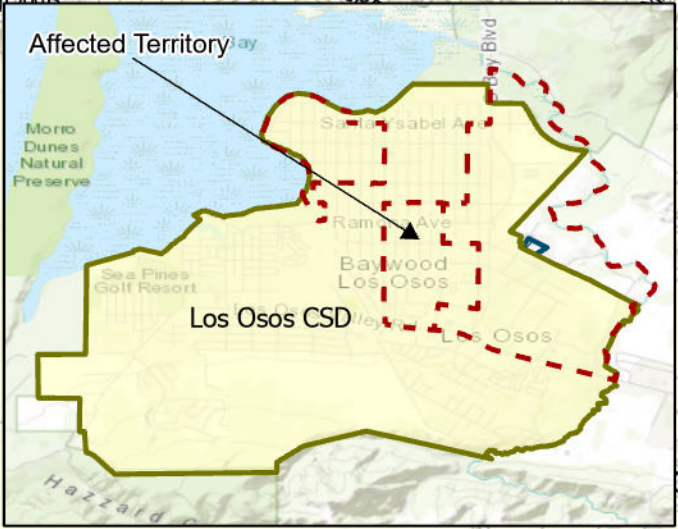

Los Osos DUC Area #2

Legend

- DUC
- Roads
- LOCSO SOI
- LOCSO Service Area
- Parcels

Date Exported: 12/12/2023

0 0.15 0.3 Miles

Map Prepared by SLO LAFCO. DUCs threshold \leq \$67,277. Identified DUC Area #2 has an MHI of \$63,281 according to U.S. Census Bureau, American Community Survey data from 2016-2020 in 2021 inflation/adjusted dollars, Census Tract 107.03, Block Group 1. Registered Voters in DUC Area #2 equate to approximately 1,157, according to SLO County Clerk Recorder GIS data from October 2023. Disclaimer: The information shown is intended to be used for general display only and is not to be used as an official map. (San Luis Obispo County, Bureau of Land Management, Esri, HERE, Garmin, INCREMENT P, USGS, METI/NASA, NGA, EPA, USDA, San Luis Obispo County, Bureau of Land Management, Esri, HERE, Garmin, INCREMENT P, Intermap, USGS, METI/NASA, EPA, USDA)