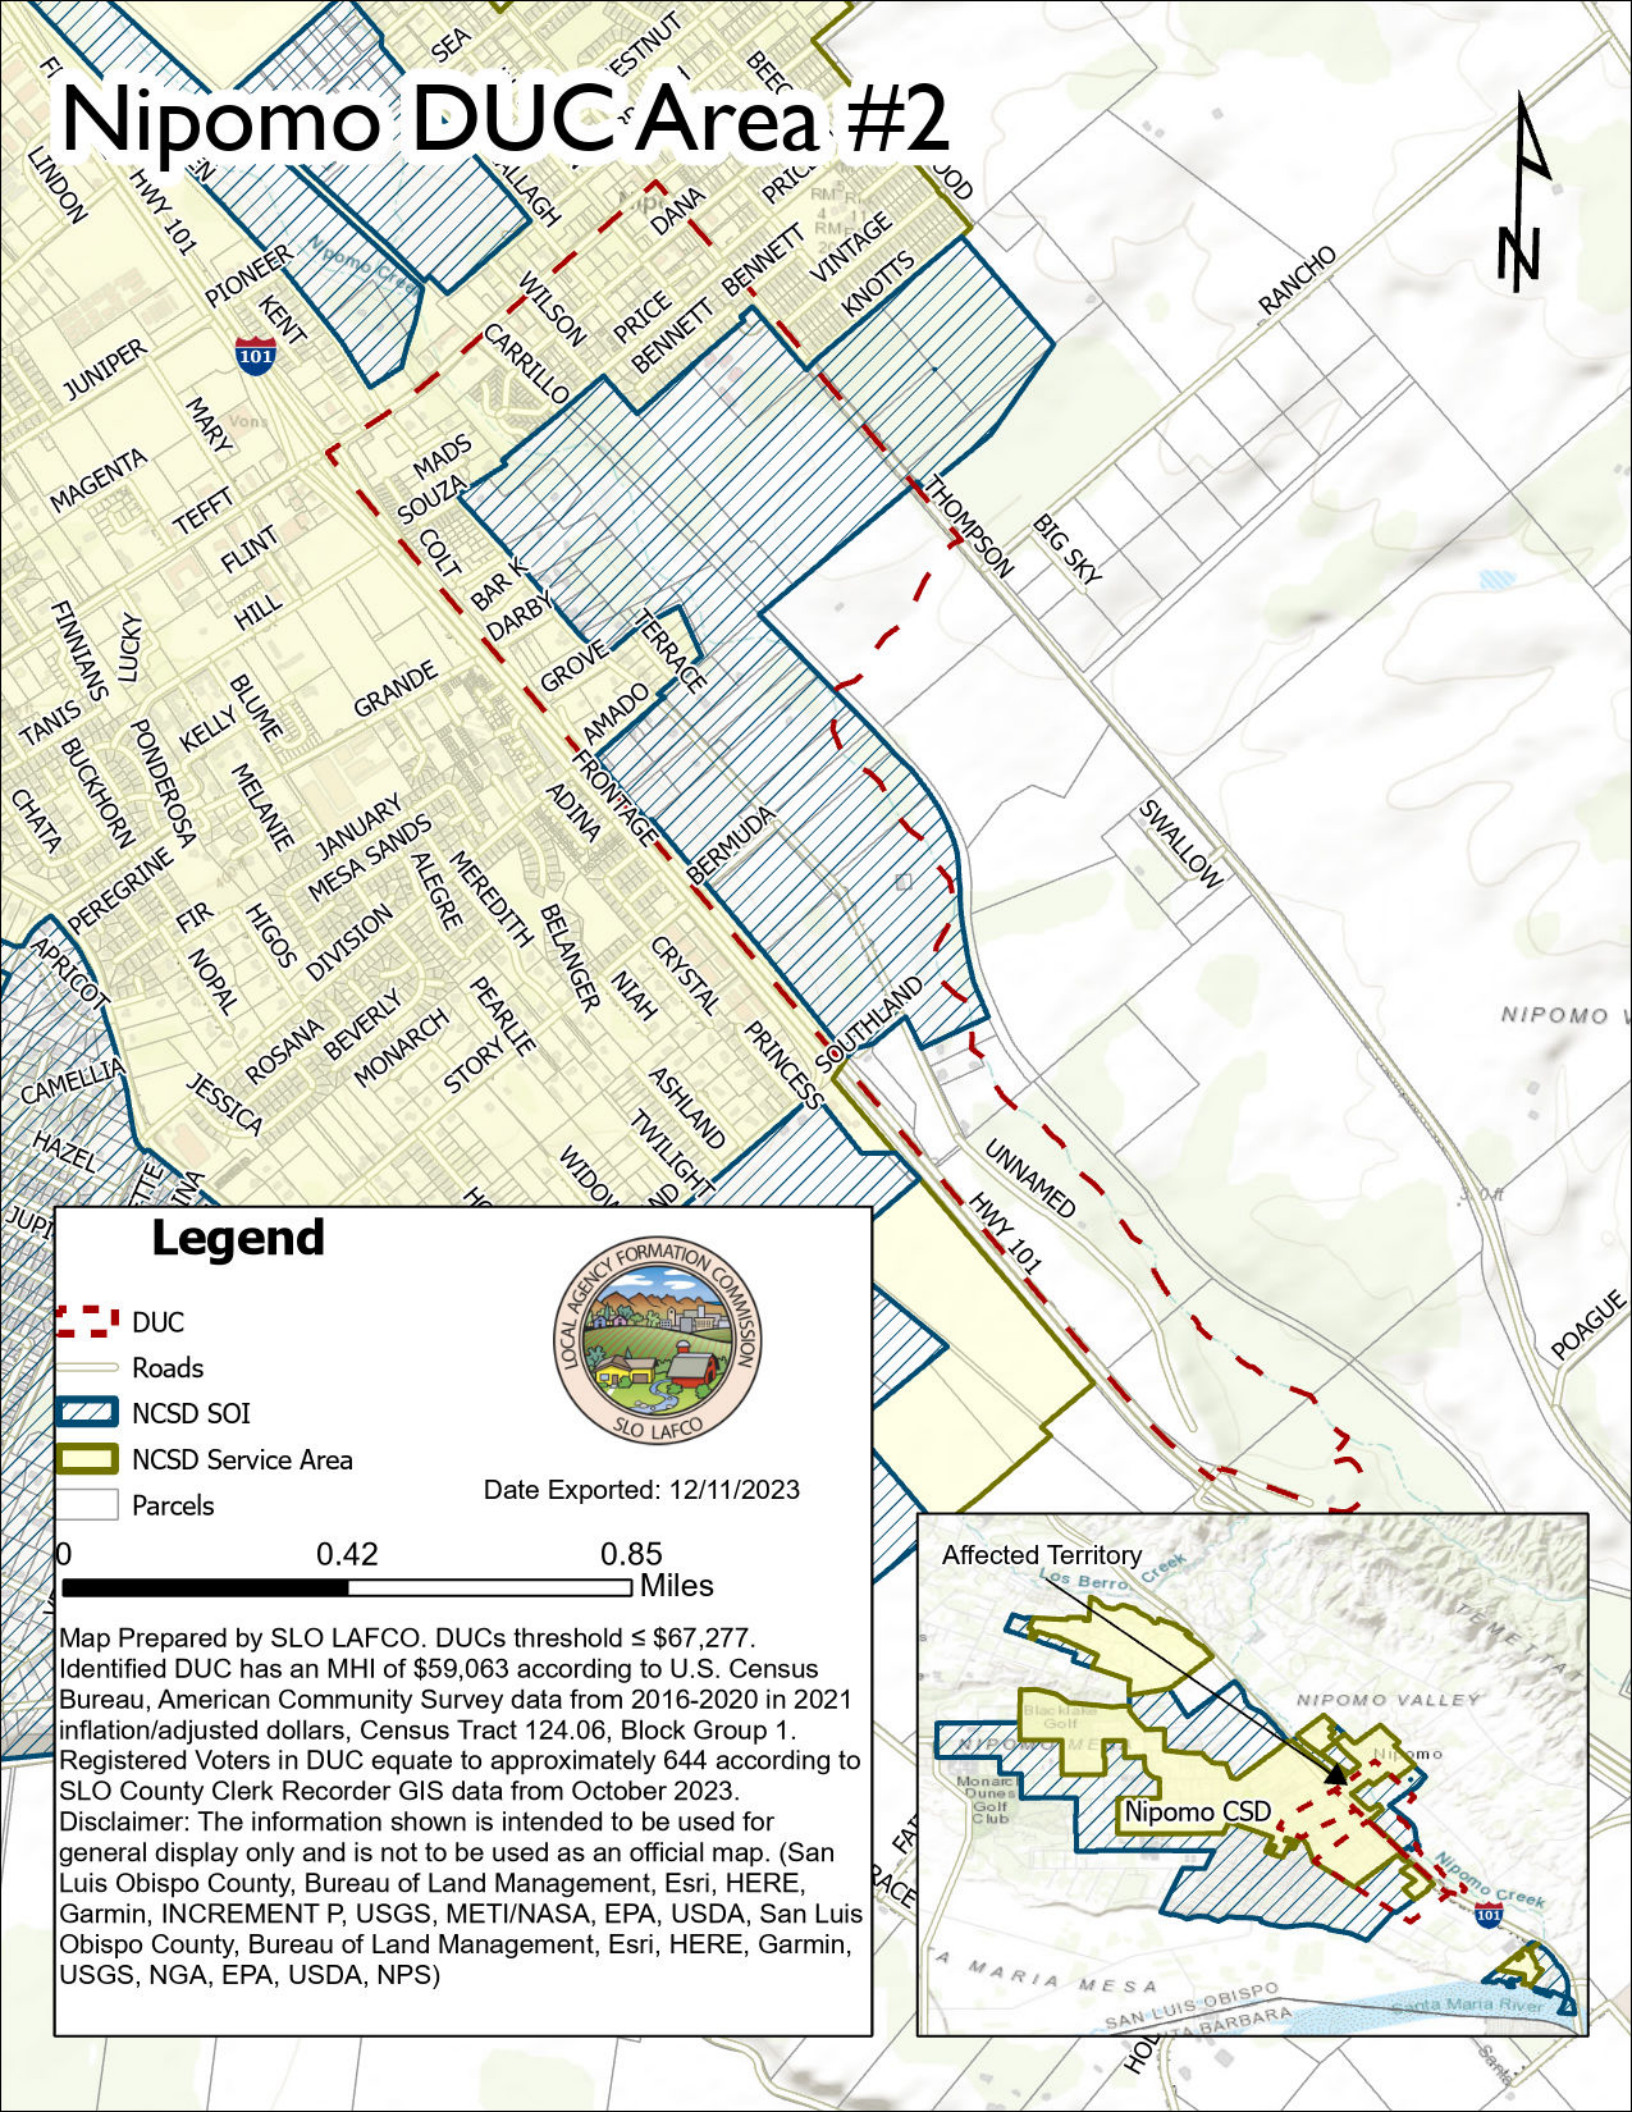

Nipomo DUC Area #2

Legend

- DUC
- Roads
- Nipomo CSD SOI
- Nipomo CSD Service Area
- Parcels

Date Exported: 12/11/2023

0 0.42 0.85
 Miles

Map Prepared by SLO LAFCO. DUCs threshold \leq \$67,277.
 Identified DUC has an MHI of \$59,063 according to U.S. Census Bureau, American Community Survey data from 2016-2020 in 2021 inflation/adjusted dollars, Census Tract 124.06, Block Group 1.
 Registered Voters in DUC equate to approximately 644 according to SLO County Clerk Recorder GIS data from October 2023.
 Disclaimer: The information shown is intended to be used for general display only and is not to be used as an official map. (San Luis Obispo County, Bureau of Land Management, Esri, HERE, Garmin, INCREMENT P, USGS, METI/NASA, EPA, USDA, San Luis Obispo County, Bureau of Land Management, Esri, HERE, Garmin, USGS, NGA, EPA, USDA, NPS)