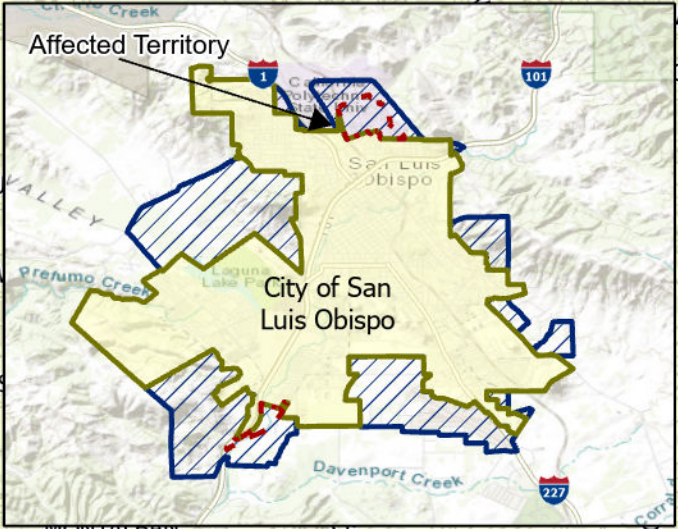

# San Luis Obispo DUC Area #1

### Legend

- DUC
- SLO SOI
- SLO Service Area
- Roads
- Parcels

Date Exported: 12/12/2023

0      0.17      0.35  
Miles

Map Prepared by SLO LAFCO. DUCs threshold  $\leq \$67,277$ . Identified DUC has an MHI of \$9,233 according to U.S. Census Bureau, American Community Survey data from 2016-2020 in 2021 inflation/adjusted dollars, Census Tract 109.03, Block Group 3. Registered Voters in DUC equate to approximately 64 according to SLO County Clerk Recorder GIS data from October 2023.