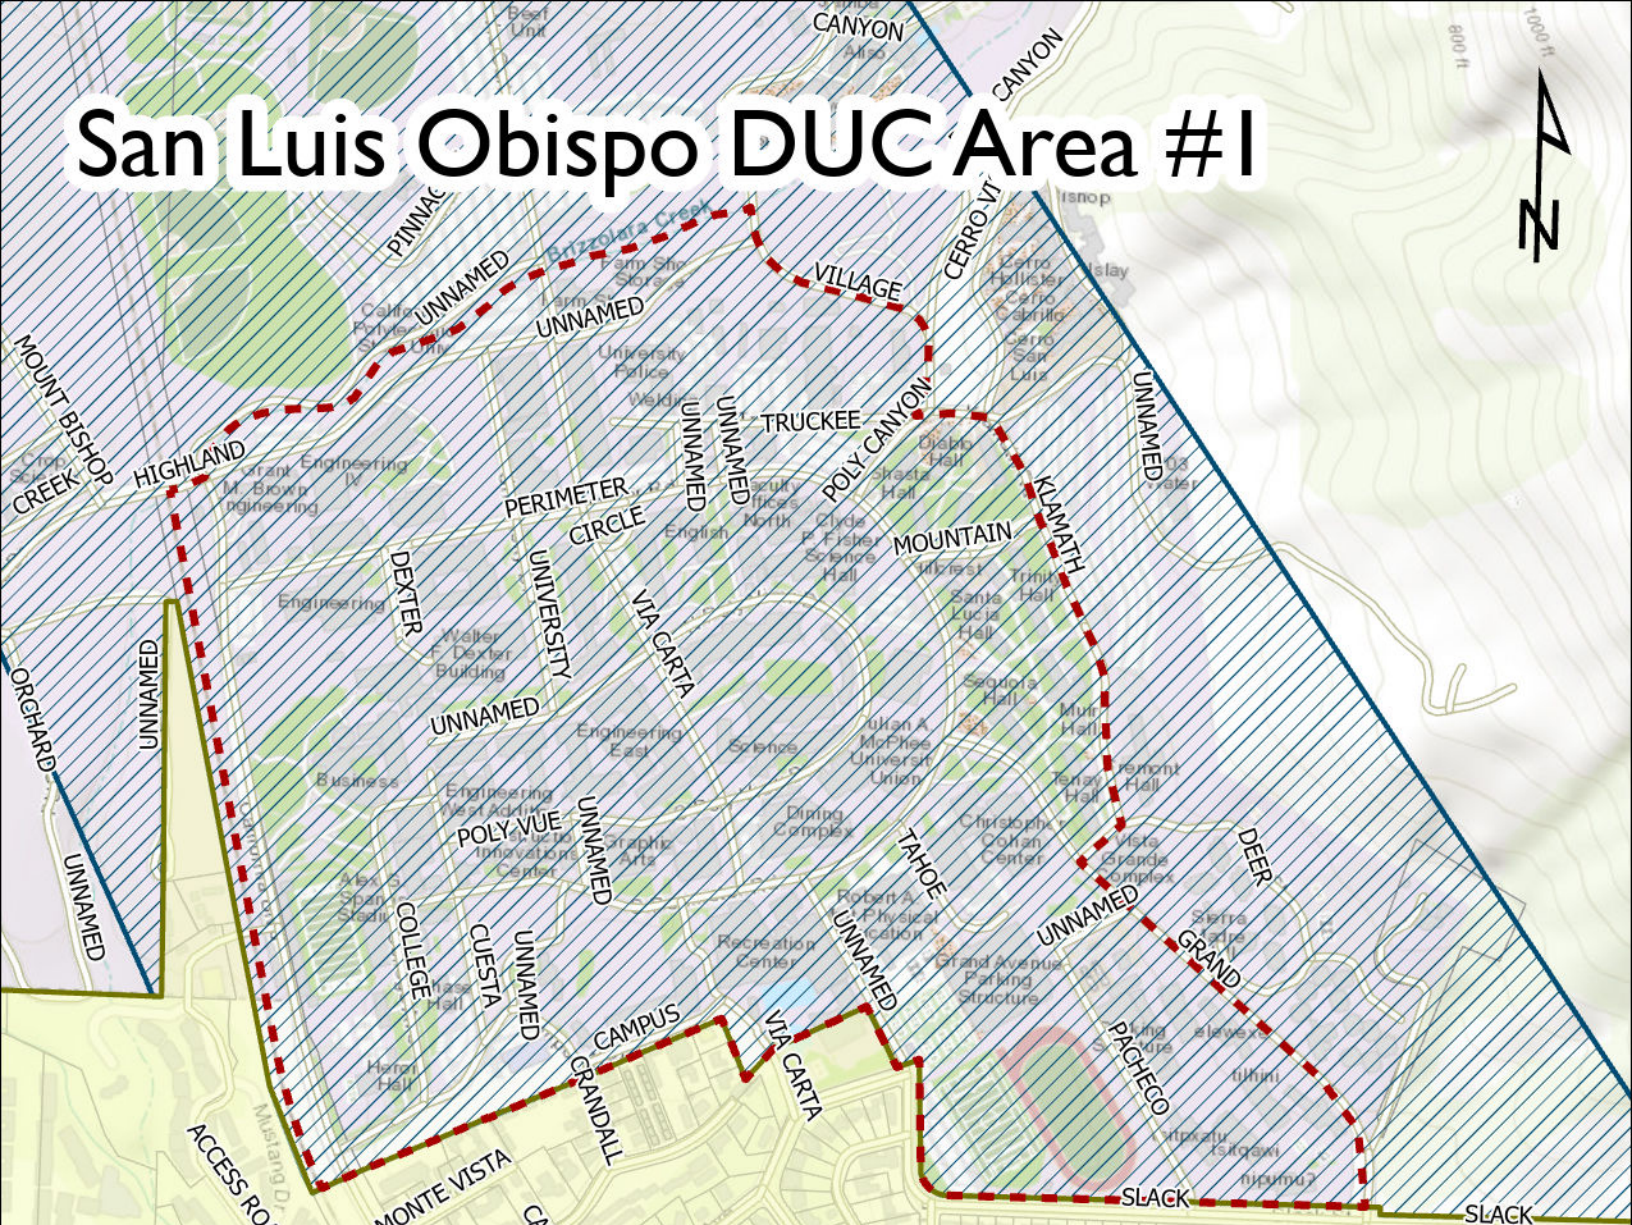

# San Luis Obispo DUC Area #1

### Legend

- DUC
- SLO SOI
- SLO Service Area
- Roads
- Parcels

Date Exported: 12/12/2023

0      0.17      0.35  
Miles

Map Prepared by SLO LAFCO. DUCs threshold  $\leq \$67,277$ . Identified DUC has an MHI of \$9,233 according to U.S. Census Bureau, American Community Survey data from 2016-2020 in 2021 inflation/adjusted dollars, Census Tract 109.03, Block Group 3. Registered Voters in DUC equate to approximately 64 according to SLO County Clerk Recorder GIS data from October 2023.

Disclaimer: The information shown is intended to be used for general display only and is not to be used as an official map. (San Luis Obispo County, Bureau of Land Management, Esri, HERE, Garmin, INCREMENT P, Intermap, USGS, METI/NASA, EPA, USDA, San Luis Obispo County, Bureau of Land Management, Esri, HERE, Garmin, USGS, NGA, EPA, USDA, NPS)