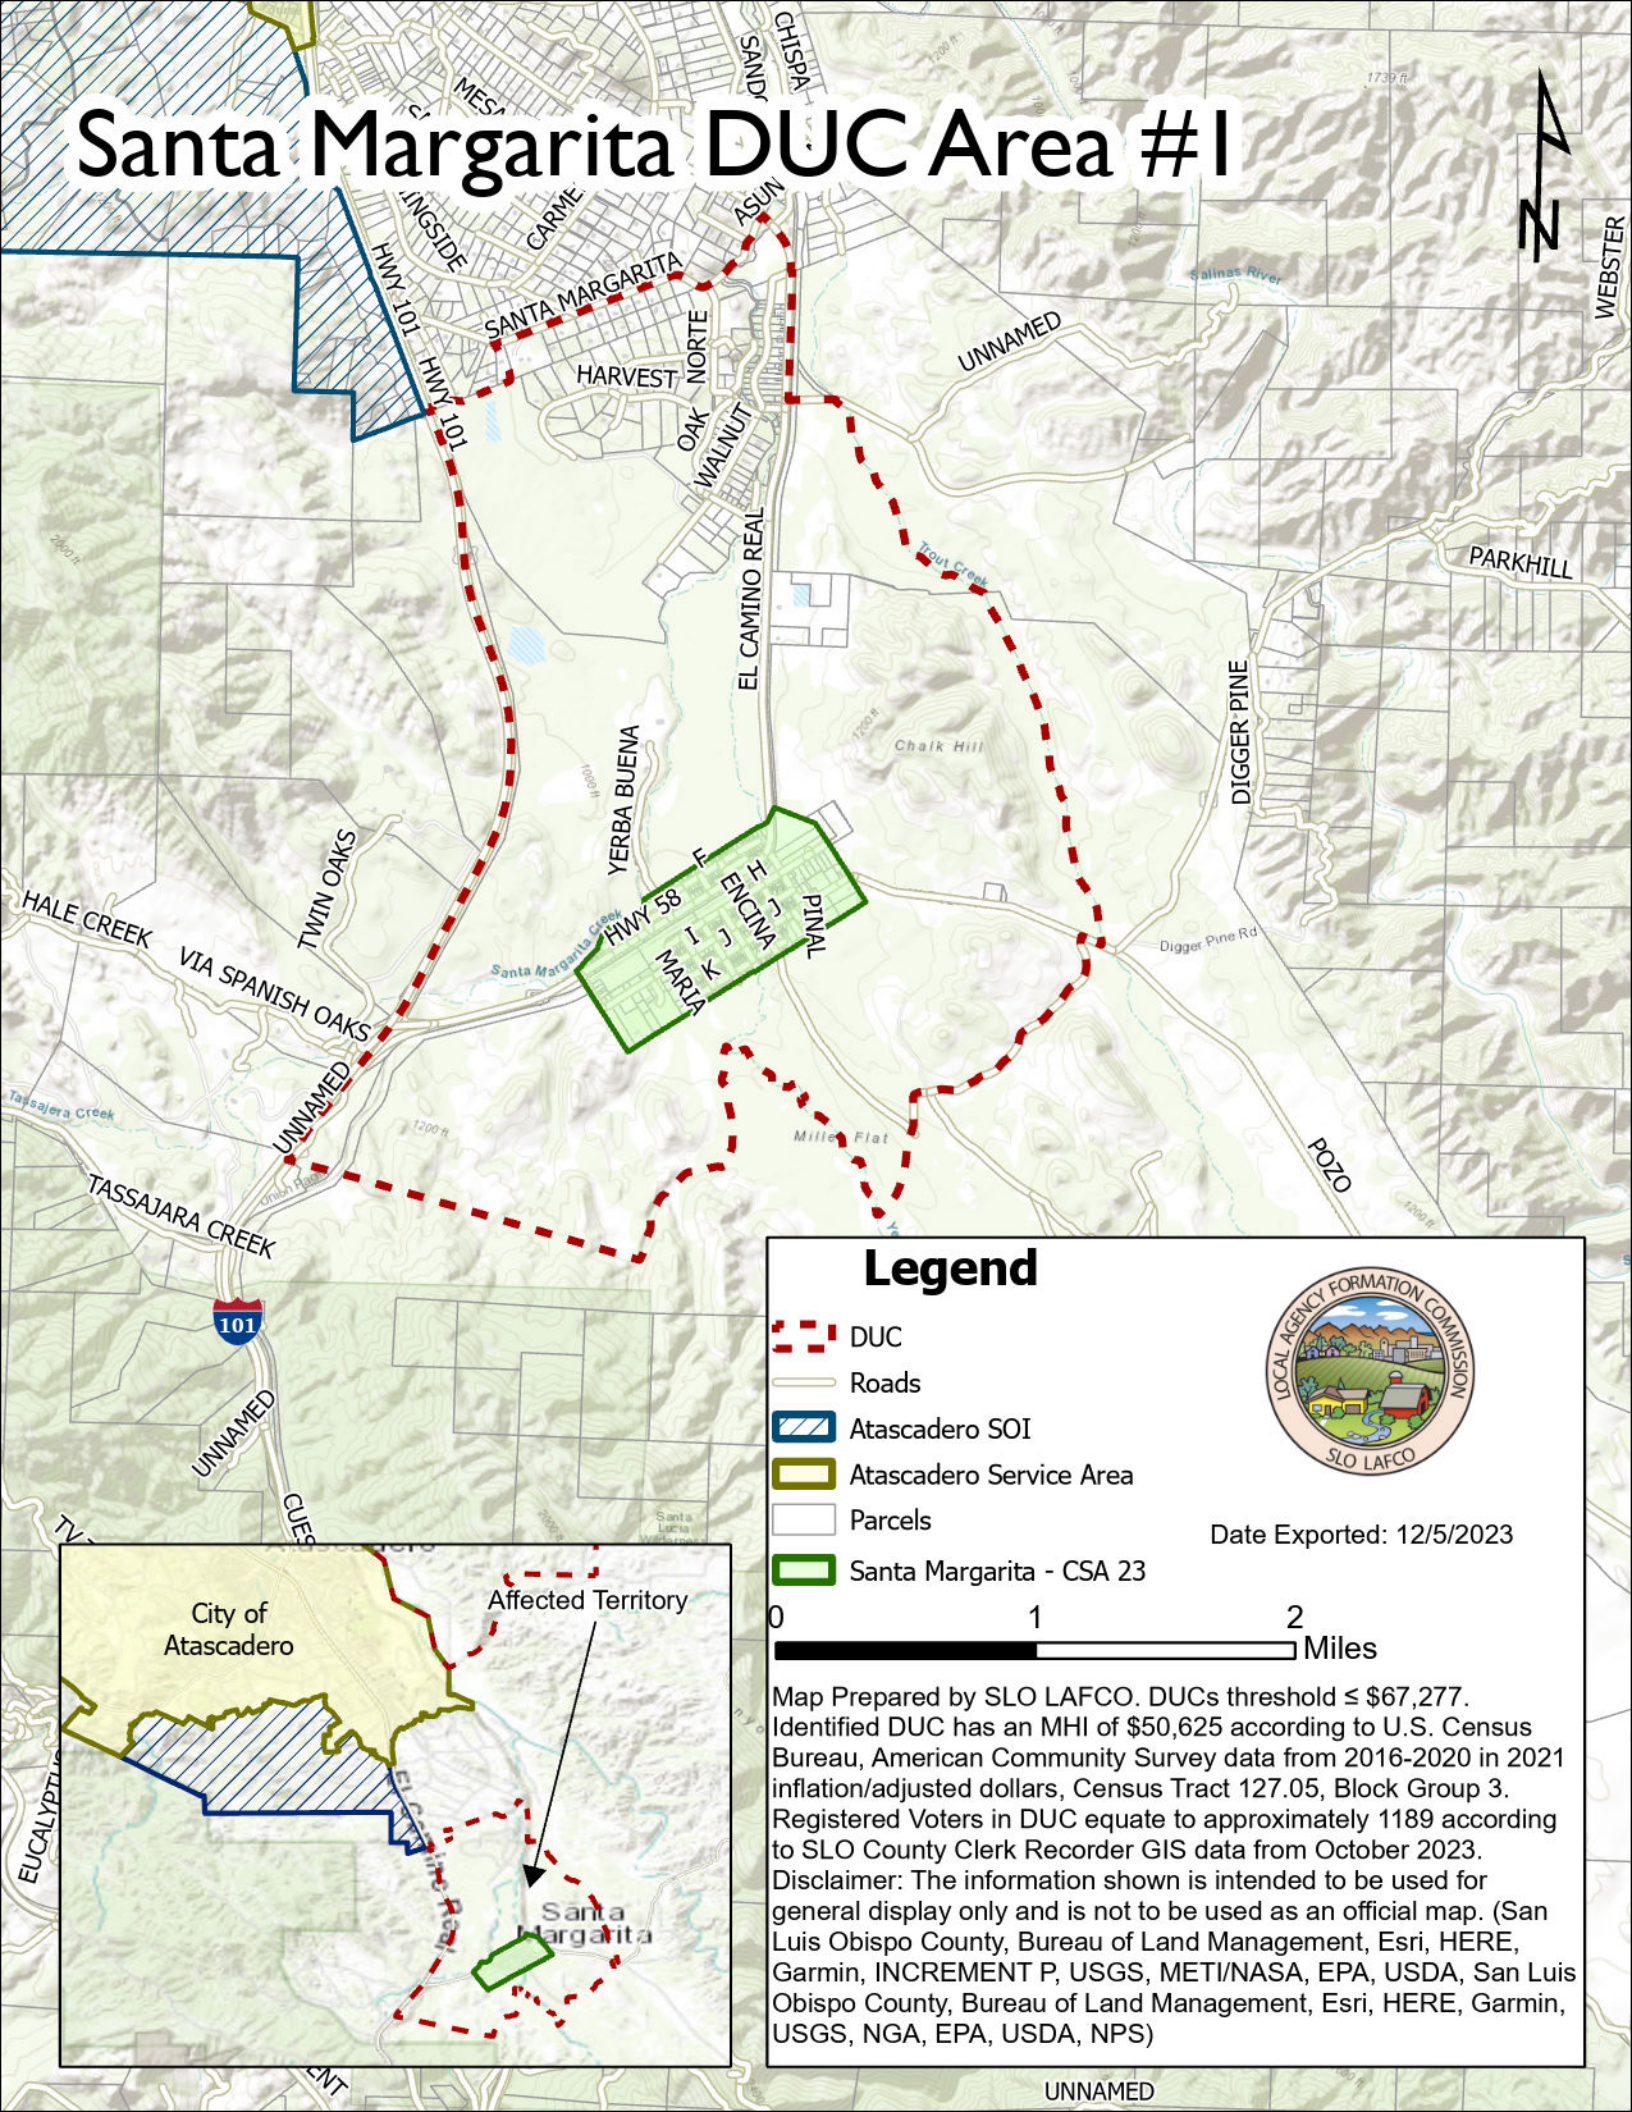

# Santa Margarita DUC Area #1

## Legend

-  DUC
-  Roads
-  Atascadero SOI
-  Atascadero Service Area
-  Parcels
-  Santa Margarita - CSA 23

Date Exported: 12/5/2023

Map Prepared by SLO LAFCO. DUCs threshold  $\leq$  \$67,277. Identified DUC has an MHI of \$50,625 according to U.S. Census Bureau, American Community Survey data from 2016-2020 in 2021 inflation/adjusted dollars, Census Tract 127.05, Block Group 3. Registered Voters in DUC equate to approximately 1189 according to SLO County Clerk Recorder GIS data from October 2023.

Disclaimer: The information shown is intended to be used for general display only and is not to be used as an official map. (San Luis Obispo County, Bureau of Land Management, Esri, HERE, Garmin, INCREMENT P, USGS, METI/NASA, EPA, USDA, San Luis Obispo County, Bureau of Land Management, Esri, HERE, Garmin, USGS, NGA, EPA, USDA, NPS)