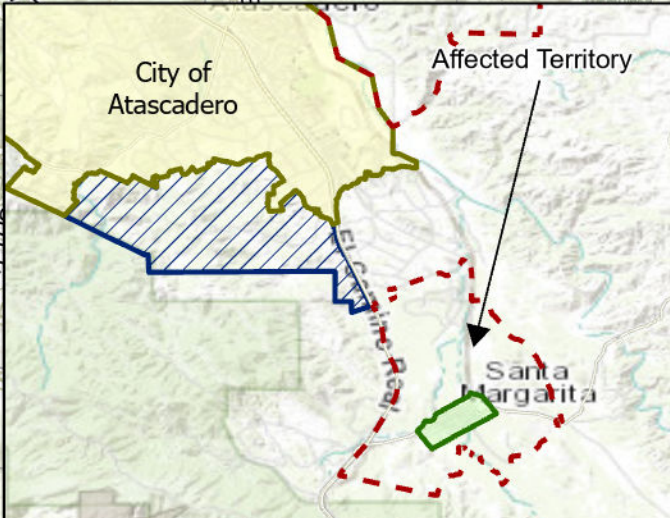

# Santa Margarita DUC Area #1

## Legend

-  DUC
-  Roads
-  Atascadero SOI
-  Atascadero Service Area
-  Parcels
-  Santa Margarita - CSA 23

Date Exported: 12/5/2023

Map Prepared by SLO LAFCO. DUCs threshold  $\leq$  \$67,277. Identified DUC has an MHI of \$50,625 according to U.S. Census Bureau, American Community Survey data from 2016-2020 in 2021 inflation/adjusted dollars, Census Tract 127.05, Block Group 3. Registered Voters in DUC equate to approximately 1189 according to SLO County Clerk Recorder GIS data from October 2023.