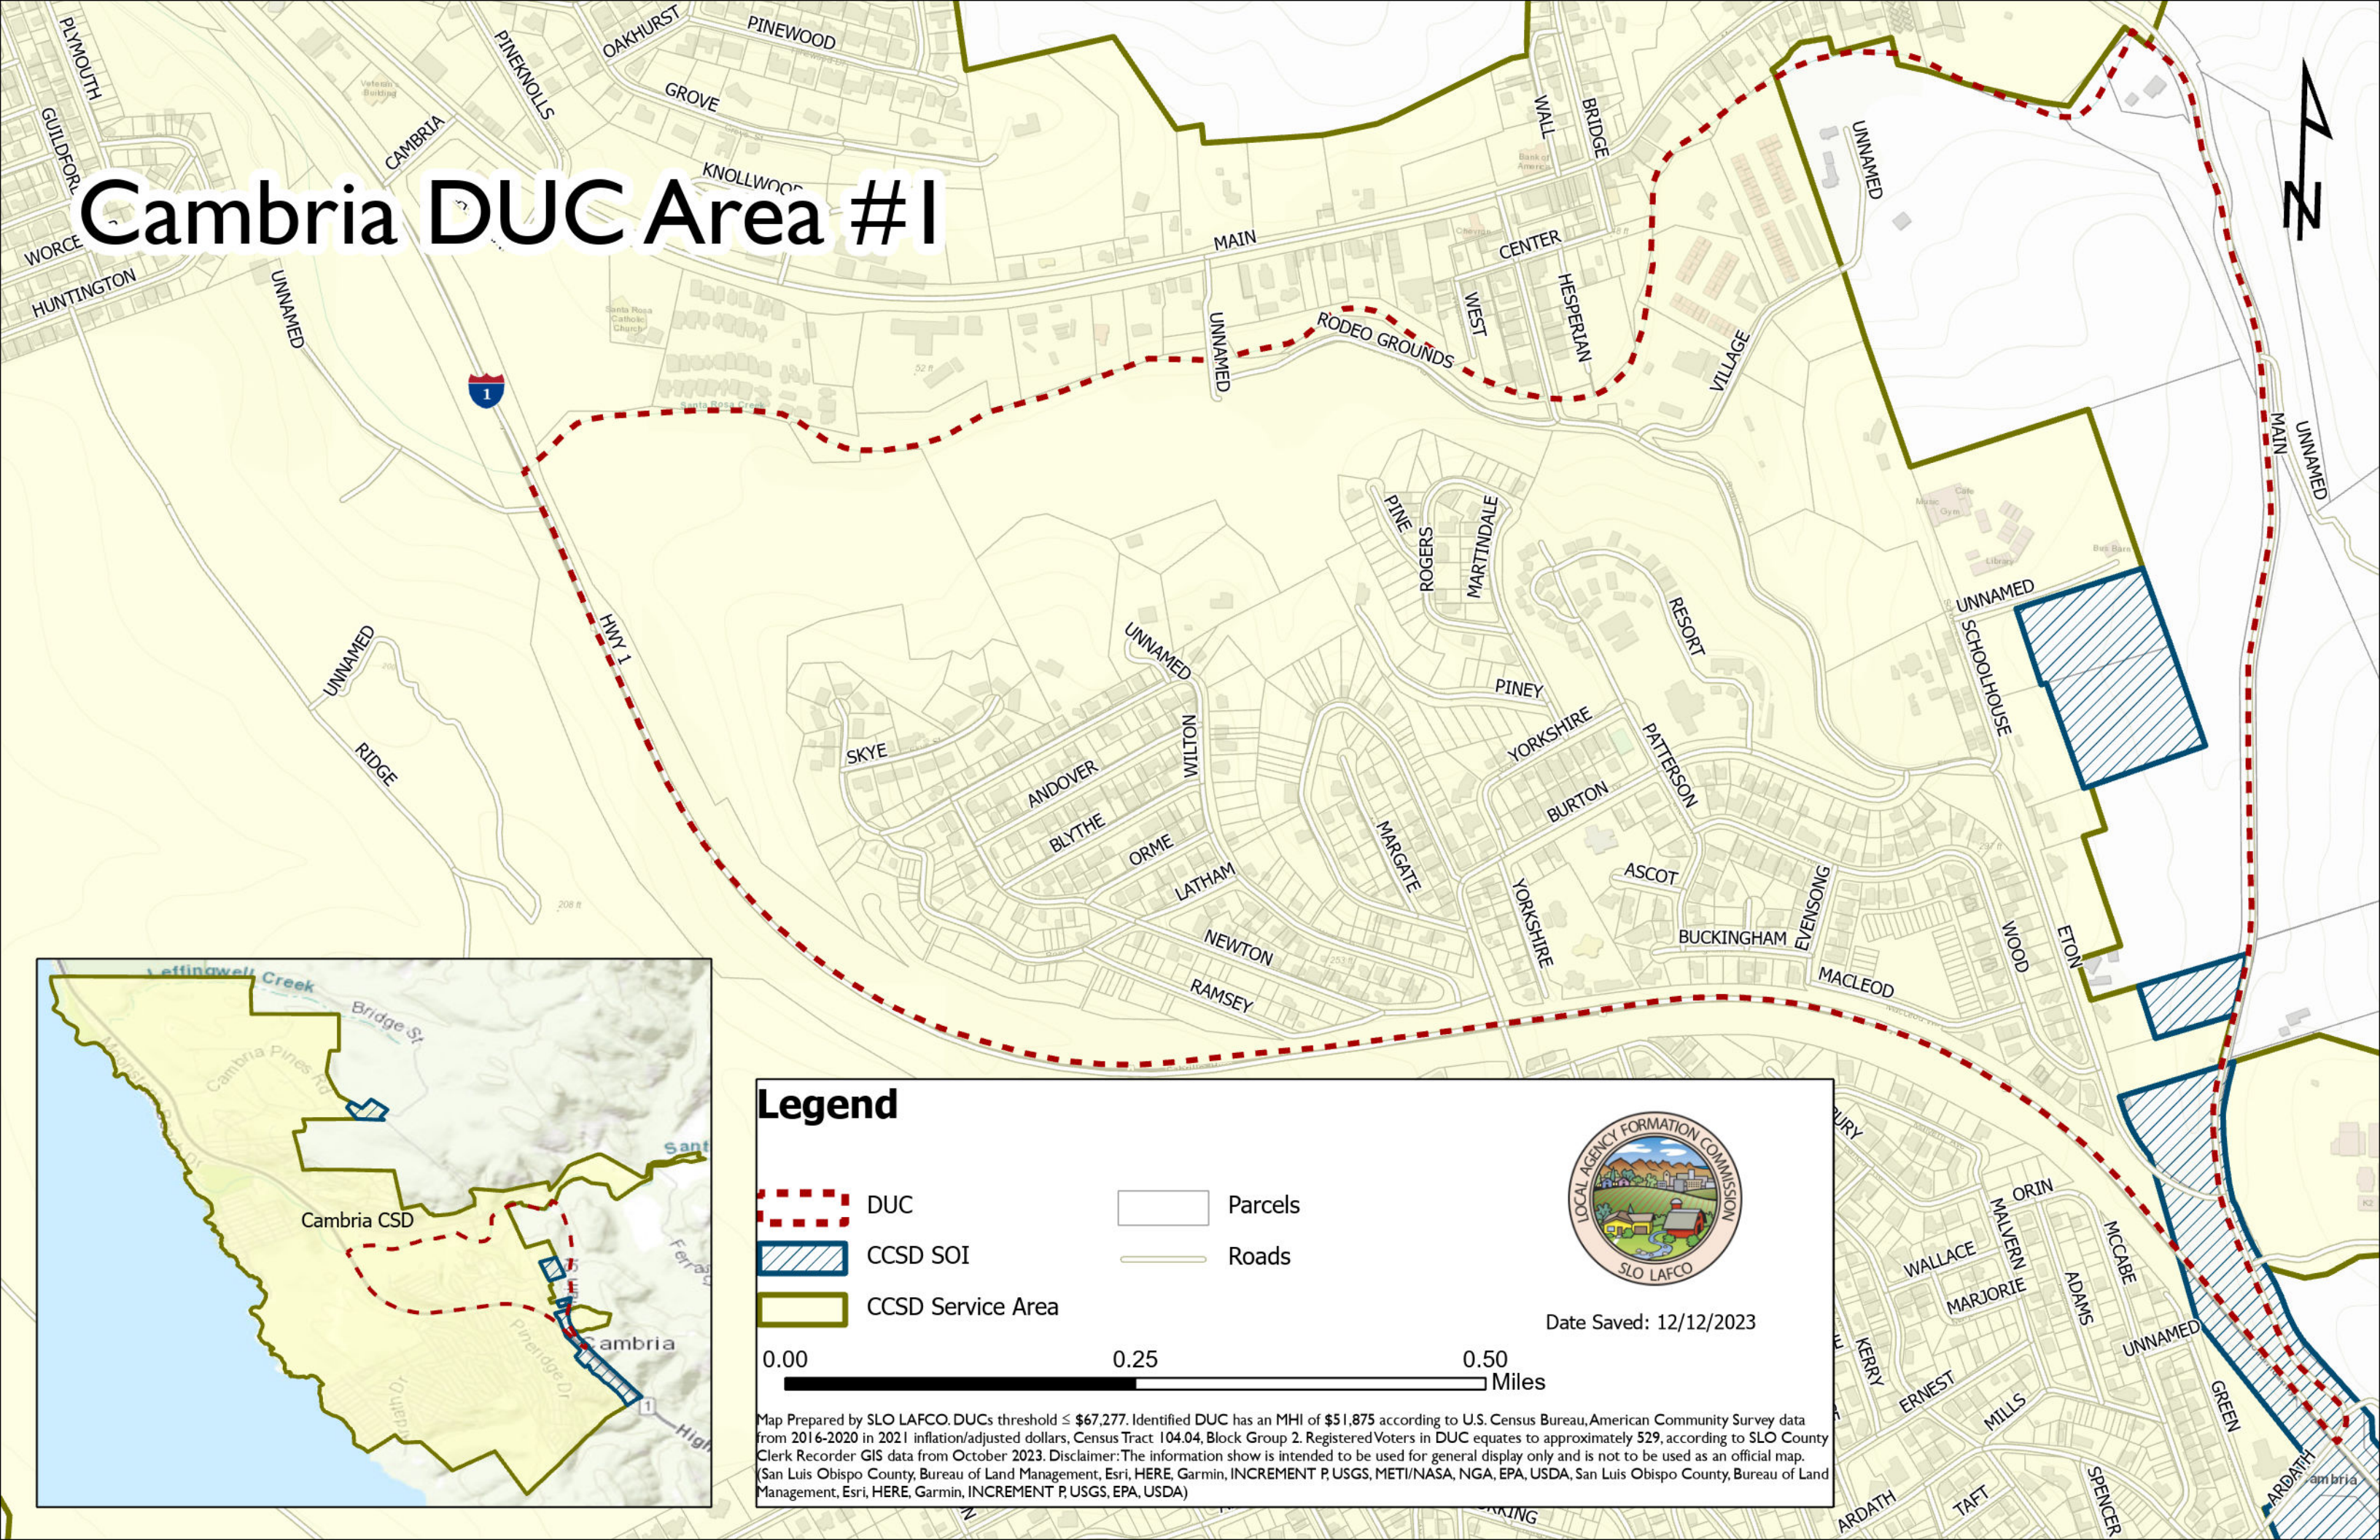

Cambria DUC Area #1

Legend

-  DUC
-  CCSD SOI
-  CCSD Service Area
-  Parcels
-  Roads

Date Saved: 12/12/2023

Map Prepared by SLO LAFCO. DUCs threshold \leq \$67,277. Identified DUC has an MHI of \$51,875 according to U.S. Census Bureau, American Community Survey data from 2016-2020 in 2021 inflation/adjusted dollars, Census Tract 104.04, Block Group 2. Registered Voters in DUC equates to approximately 529, according to SLO County Clerk Recorder GIS data from October 2023. Disclaimer: The information show is intended to be used for general display only and is not to be used as an official map. (San Luis Obispo County, Bureau of Land Management, Esri, HERE, Garmin, INCREMENT P, USGS, METI/NASA, NGA, EPA, USDA, San Luis Obispo County, Bureau of Land Management, Esri, HERE, Garmin, INCREMENT P, USGS, EPA, USDA)