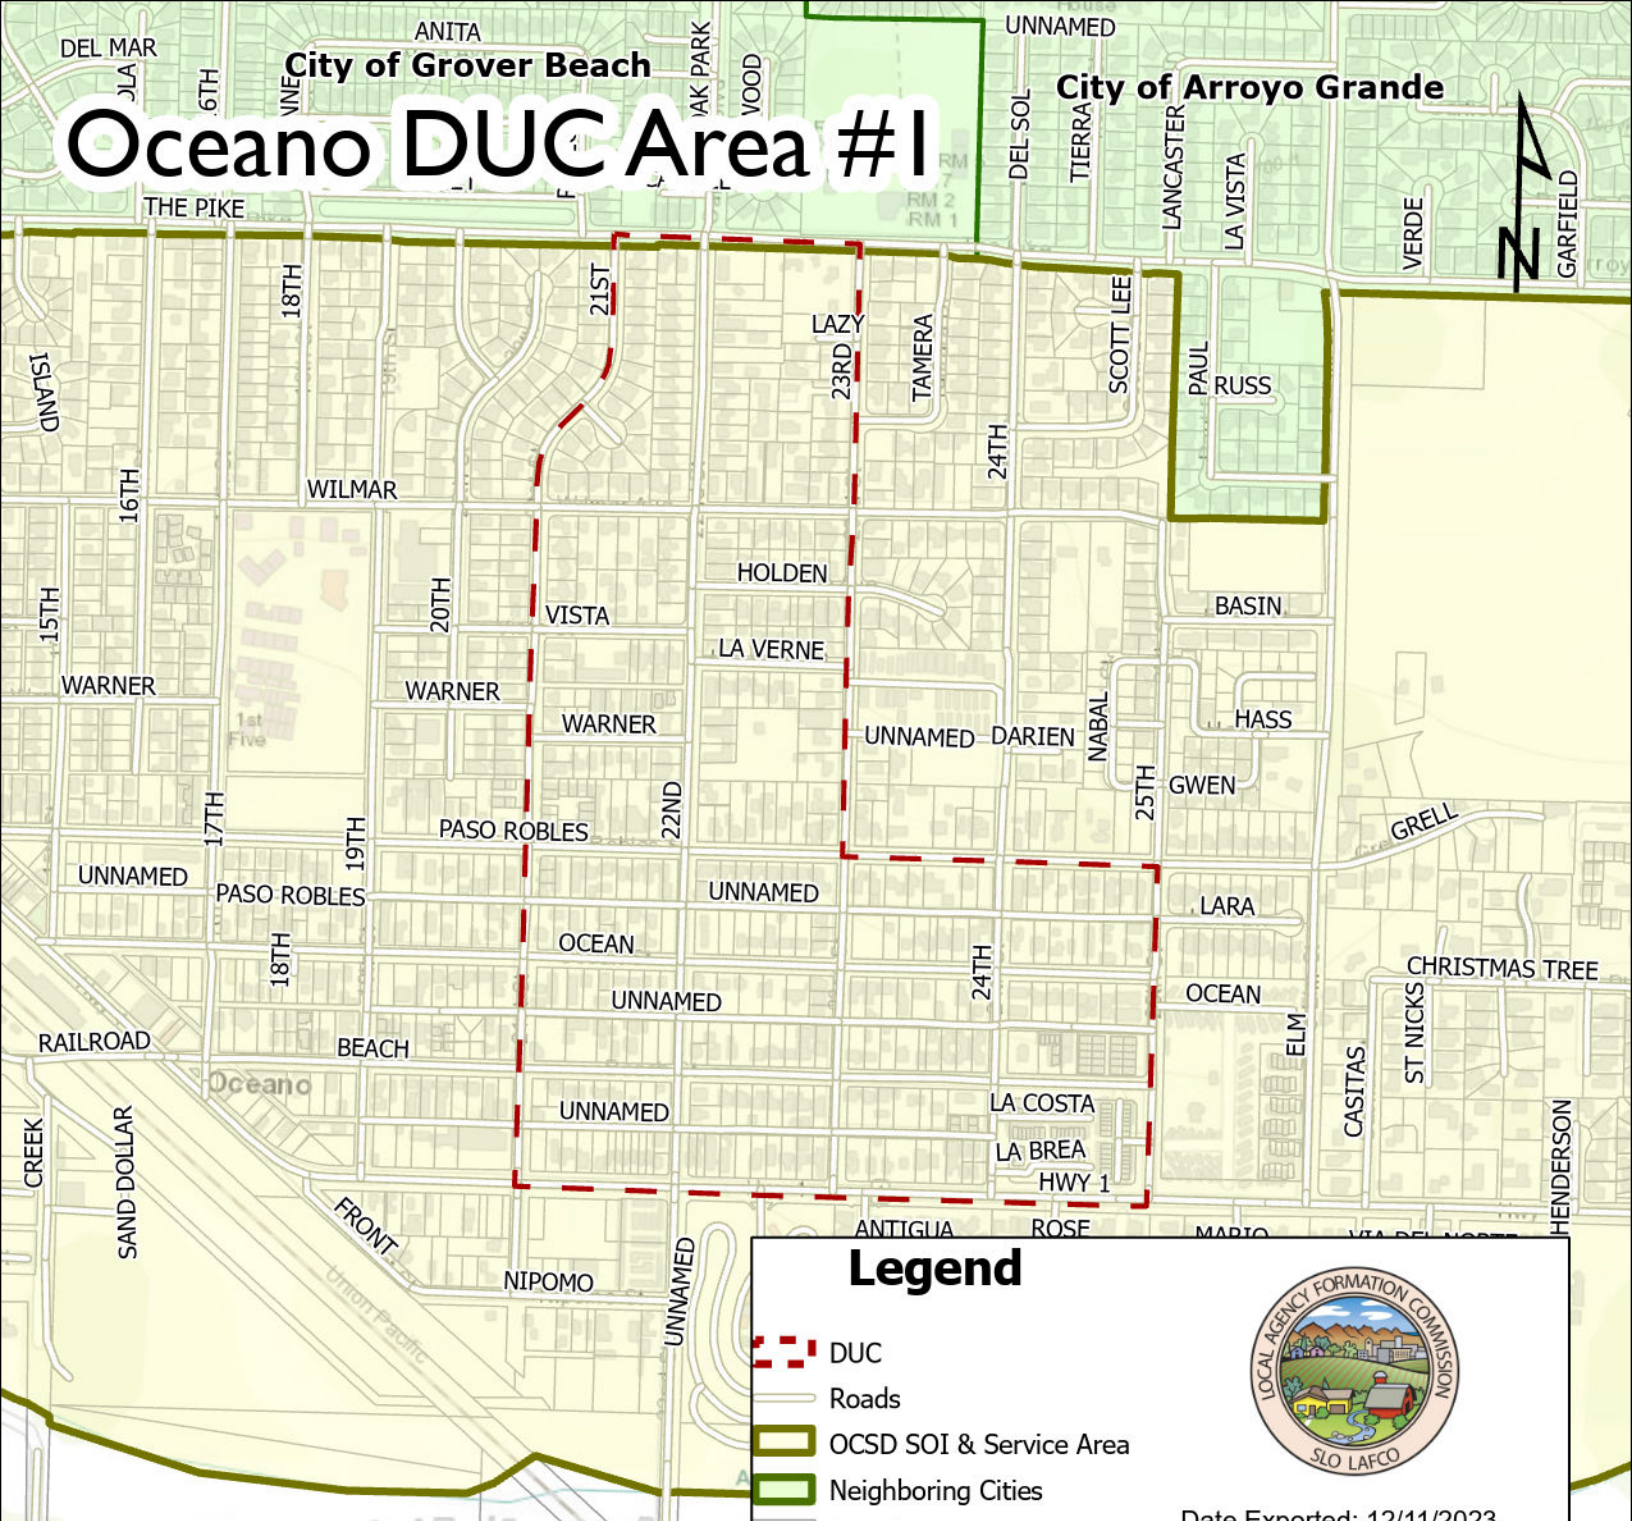

Oceano DUC Area #1

City of Grover Beach

City of Arroyo Grande

Legend

-  DUC
-  Roads
-  OCSD SOI & Service Area
-  Neighboring Cities
-  Parcels

Date Exported: 12/11/2023

Map Prepared by SLO LAFCO. DUCs threshold \leq \$67,277. Identified DUC has an MHI of \$48,264 according to U.S. Census Bureau, American Community Survey data from 2016-2020 in 2021 inflation/adjusted dollars, Census Tract 122.02, Block Group 2. Registered Voters in DUC equate to approximately 935 according to SLO County Clerk Recorder GIS data from October 2023. Disclaimer: The information shown is intended to be used for general display only and is not to be used as an official map. (San Luis Obispo County, Bureau of Land Management, Esri, HERE, Garmin, INCREMENT P, USGS, METI/NASA, NGA, EPA, USDA, San Luis Obispo County, Bureau of Land Management, Esri, HERE, Garmin, INCREMENT P, Intermap, USGS, METI/NASA, EPA, USDA)