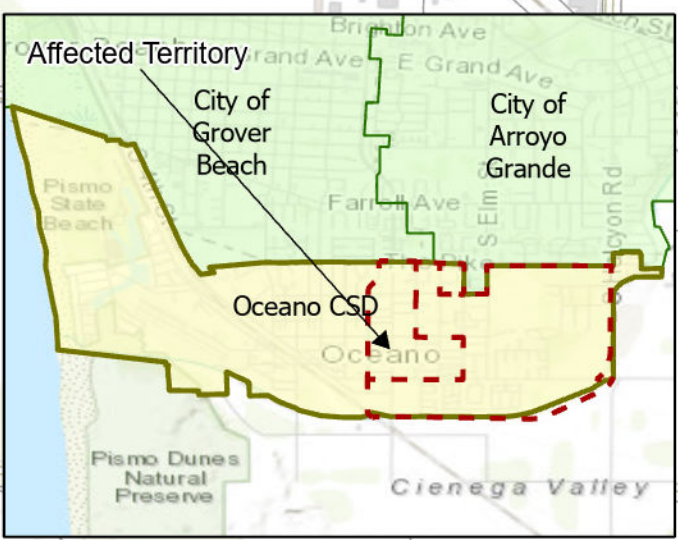

Oceano DUC Area #1

City of Grover Beach

City of Arroyo Grande

Legend

-  DUC
-  Roads
-  OCSD SOI & Service Area
-  Neighboring Cities
-  Parcels

Date Exported: 12/11/2023

Map Prepared by SLO LAFCO. DUCs threshold \leq \$67,277. Identified DUC has an MHI of \$48,264 according to U.S. Census Bureau, American Community Survey data from 2016-2020 in 2021 inflation/adjusted dollars, Census Tract 122.02, Block Group 2. Registered Voters in DUC equate to approximately 935 according to SLO County Clerk Recorder GIS data from October 2023. Disclaimer: The information shown is intended to be used for general display only and is not to be used as an official map. (San Luis Obispo County, Bureau of Land Management, Esri, HERE, Garmin, INCREMENT P, USGS, METI/NASA, NGA, EPA, USDA, San Luis Obispo County, Bureau of Land Management, Esri, HERE, Garmin, INCREMENT P, Intermap, USGS, METI/NASA, EPA, USDA)